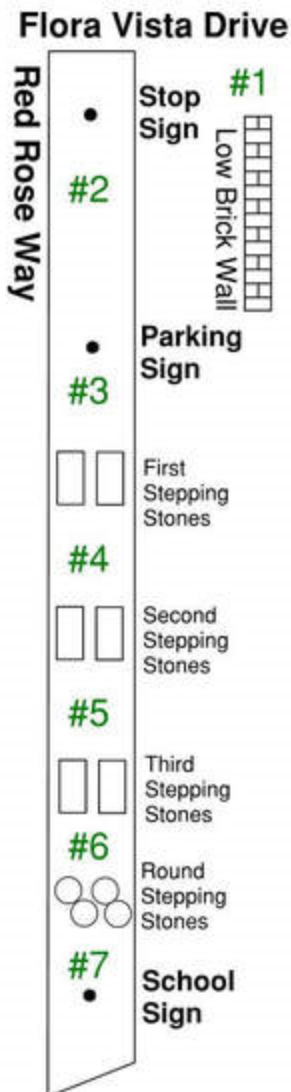

Calscape Native CA Plant List for
Insectary -
<https://calscape.org/myplantlist/8562/ord-species/page-all?srchcr=sc5f8753ed49f07>

<https://www.chromatherapylight.com/insectary-garden.html>

KEY TO LOCATIONS

- 1 – Low Brick Wall
- 2 – Stop & Insectary Sign
- 3 – Parking Sign & First Group of Stepping Stones
- 4 – Second Group of Stepping Stones
- 5 – Third Group of Stepping Stones
- 6 – Fourth Group of Stepping Stones
- 7 – School Sign, Round Stepping Stones Last Group
- 8, 9, 10 Neighbor's Garden